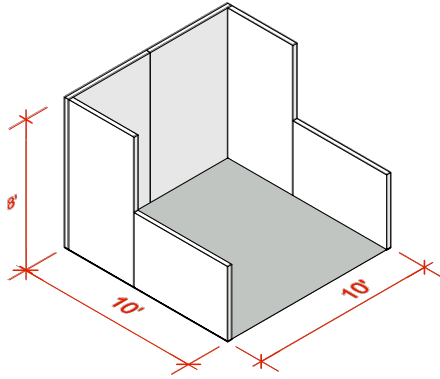

HARDWALL EXHIBIT RENTAL OPTIONS

EXHIBIT RENTAL COSTS

(25% increase in costs after Aug 22nd)

- WHITE RENTAL WALL - 8' HIGH - \$120 LF
- CUSTOM PAINT COLOUR + \$20 / LF / SIDE
- GRAPICS
- LIGHTS
- RENTAL TV

PLEASE CHECK ONE OF THE LAYOUTS FOR STANDARD BOOTH LAYOUTS OR CONTACT US FOR CUSTOM DESIGN

INLINE

- 4' HIGH SIDE WALL
- FULL HEIGHT SIDE WALL
- 10' BY 10'
- 10' BY 20'
- 10' BY 30'

CORNER

- 4' HIGH SIDE WALL
- FULL HEIGHT SIDE WALL

ISLAND BOOTH WITH STORE

- 5' WIDE STORE WALLS
- 10' WIDE STORE WALLS
- 15' WIDE STORE WALLS

STORE ROOM

- STORE ROOM WITH HEADER
- STORE ROOM WITH DOOR

SEQUOIA
sequoiaco.ca

josh@sequoiaco.ca
UNIT 106 - 19100 AIRPORT WAY
PITT MEADOWS , B.C.
V3Y 0E2