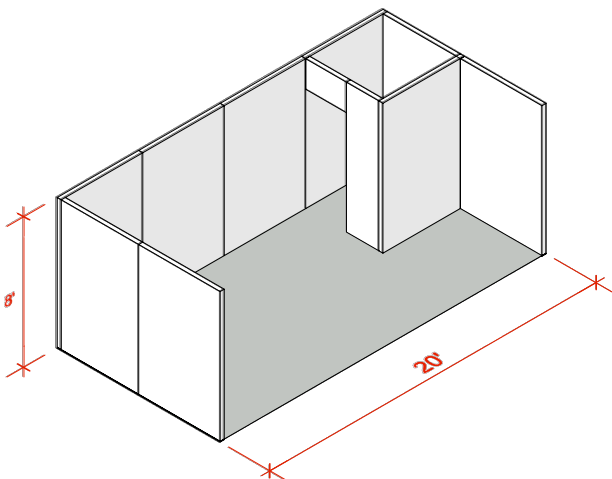

PLEASE CHECK ONE OF THE LAYOUTS FOR STANDARD BOOTH LAYOUTS OR CONTACT US FOR CUSTOM DESIGN

INLINE

- 4' HIGH SIDE WALL
- FULL HEIGHT SIDE WALL
- 10' BY 10'
- 10' BY 20'
- 10' BY 30'

CORNER

- 4' HIGH SIDE WALL
- FULL HEIGHT SIDE WALL

ISLAND BOOTH WITH STORE

- 5' WIDE STORE WALLS
- 10' WIDE STORE WALLS
- 15' WIDE STORE WALLS

STORE ROOM

- STORE ROOM WITH HEADER
- STORE ROOM WITH DOOR

SEQUOIA
sequoiaco.ca

josh@sequoiaco.ca
UNIT 106 - 19100 AIRPORT WAY
PITT MEADOWS , B.C.
V3Y 0E2