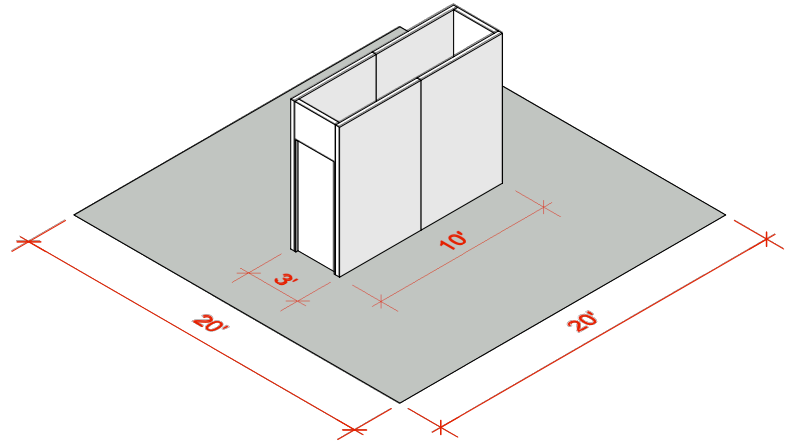

PLEASE CHECK ONE OF THE LAYOUTS FOR STANDARD BOOTH LAYOUTS OR CONTACT US FOR CUSTOM DESIGN

INLINE

- 4' HIGH SIDE WALL
- FULL HEIGHT SIDE WALL
- 10' BY 10'
- 10' BY 20'
- 10' BY 30'

CORNER

- 4' HIGH SIDE WALL
- FULL HEIGHT SIDE WALL

ISLAND BOOTH WITH STORE

- 5' WIDE STORE WALLS
- 10' WIDE STORE WALLS
- 15' WIDE STORE WALLS

STORE ROOM

- STORE ROOM WITH HEADER
- STORE ROOM WITH DOOR

SEQUOIA
sequoiaco.ca

josh@sequoiaco.ca
UNIT 106 - 19100 AIRPORT WAY
PITT MEADOWS , B.C.
V3Y 0E2