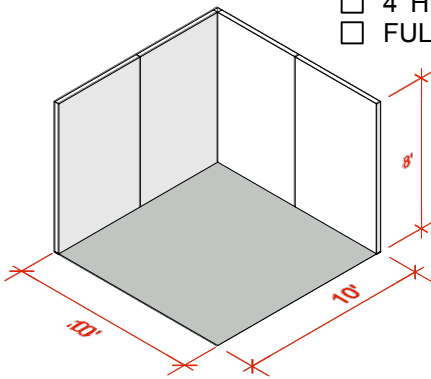

PLEASE CHECK ONE OF THE LAYOUTS FOR STANDARD BOOTH LAYOUTS OR CONTACT US FOR CUSTOM DESIGN

INLINE

- 4' HIGH SIDE WALL
- FULL HEIGHT SIDE WALL
- 10' BY 10'
- 10' BY 20'
- 10' BY 30'

CORNER

- 4' HIGH SIDE WALL
- FULL HEIGHT SIDE WALL

ISLAND BOOTH WITH STORE

- 5' WIDE STORE WALLS
- 10' WIDE STORE WALLS
- 15' WIDE STORE WALLS

STORE ROOM

- STORE ROOM WITH HEADER
- STORE ROOM WITH DOOR

SEQUOIA
sequoiaco.ca

josh@sequoiaco.ca
UNIT 106 - 19100 AIRPORT WAY
PITT MEADOWS , B.C.
V3Y 0E2