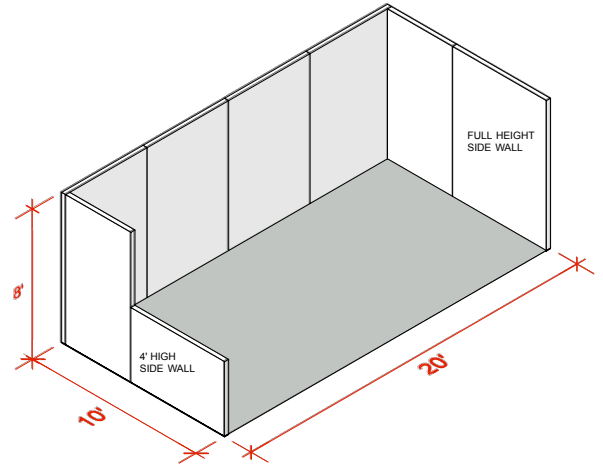

HARDWALL EXHIBIT RENTAL OPTIONS

EXHIBIT RENTAL COSTS

(25% increase in costs after Aug 22nd)

- WHITE RENTAL WALL - 8' HIGH - \$120 LF
- CUSTOM PAINT COLOUR + \$20 / LF / SIDE
- GRAPICS
- LIGHTS
- RENTAL TV

PLEASE CHECK ONE OF THE LAYOUTS FOR STANDARD BOOTH LAYOUTS OR CONTACT US FOR CUSTOM DESIGN

INLINE

- 4' HIGH SIDE WALL
- FULL HEIGHT SIDE WALL
- 10' BY 10'
- 10' BY 20'
- 10' BY 30'

CORNER

- 4' HIGH SIDE WALL
- FULL HEIGHT SIDE WALL

ISLAND BOOTH WITH STORE

- 5' WIDE STORE WALLS
- 10' WIDE STORE WALLS
- 15' WIDE STORE WALLS

STORE ROOM

- STORE ROOM WITH HEADER
- STORE ROOM WITH DOOR

SEQUOIA
sequoiaco.ca

josh@sequoiaco.ca
UNIT 106 - 19100 AIRPORT WAY
PITT MEADOWS , B.C.
V3Y 0E2