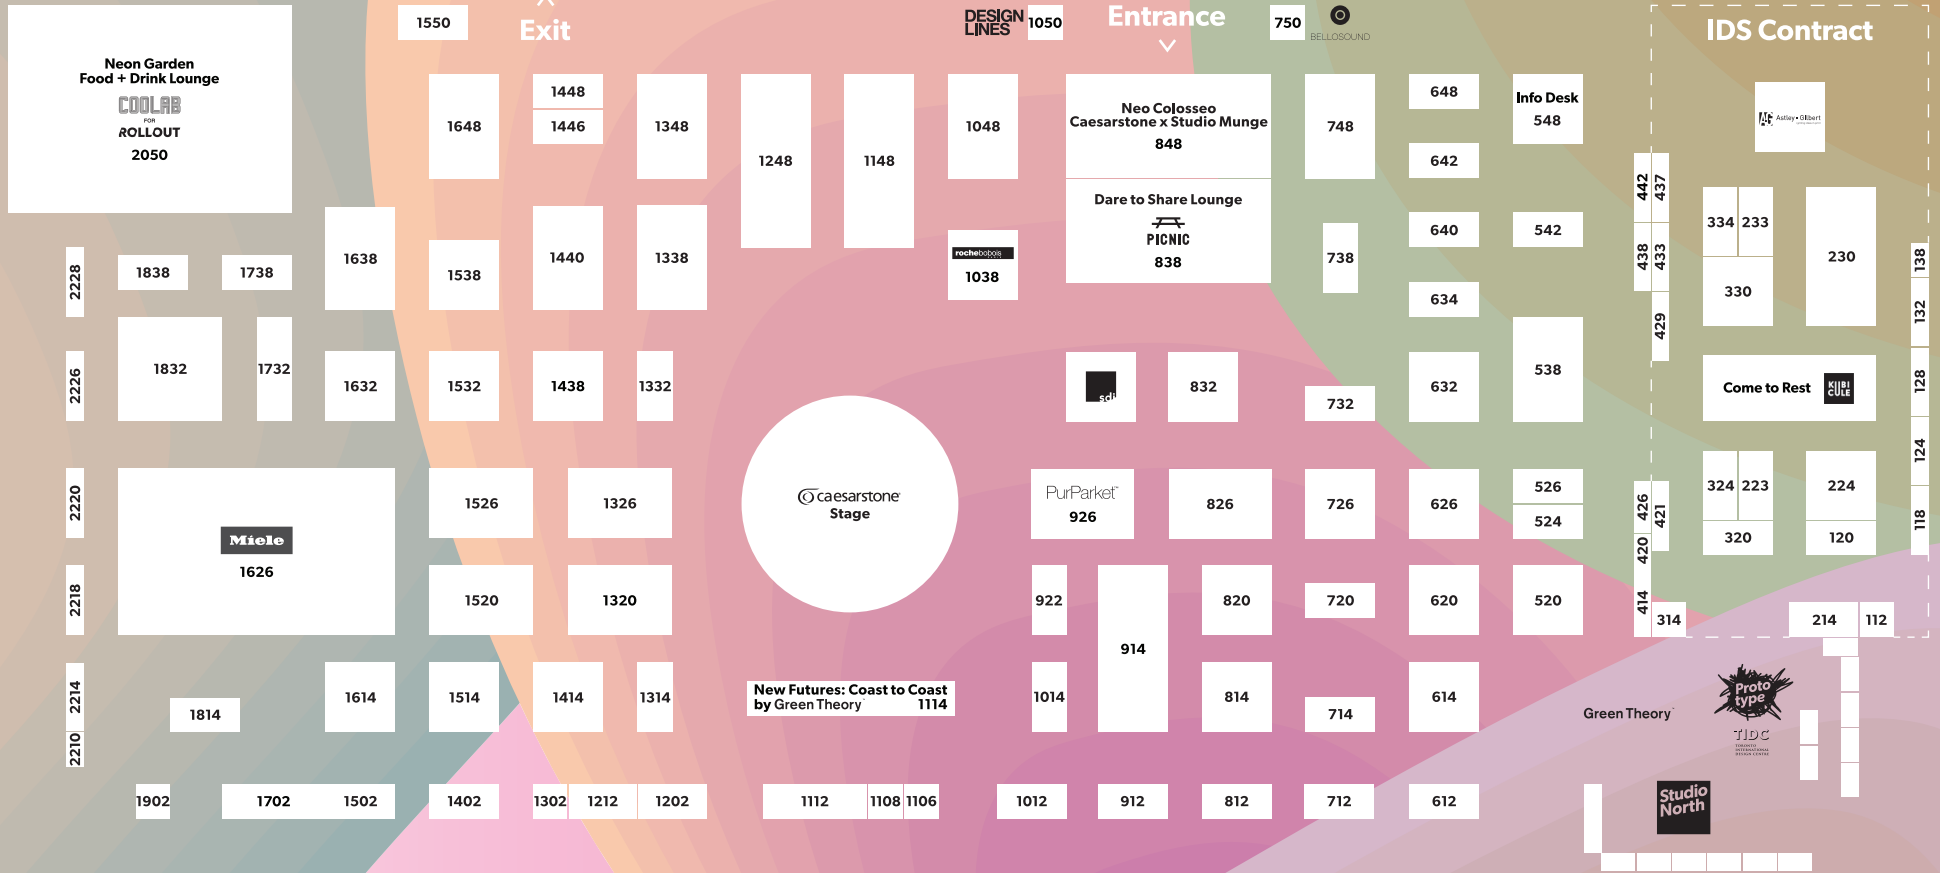

Interior Design Show Apr 7-10 2022 Toronto

Presented by

Sponsors

Supporters

Partners